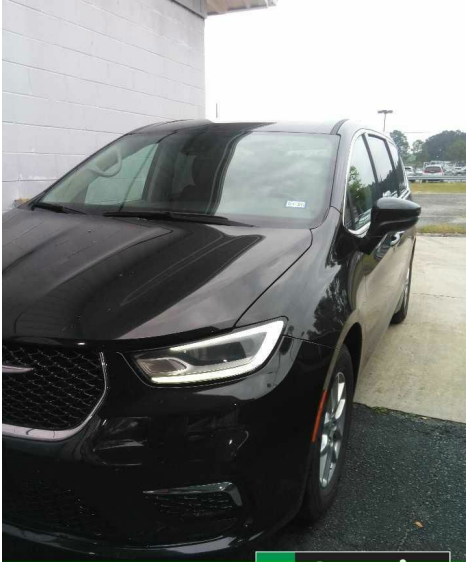

2023 Chrysler Pacifica \$23,989

Dealer Information

To get more details or set up a test drive this vehicle

Call us now:(912) 225-0423 7188 Veterans Memorial Pkwy Statesboro, Georgia 30458

HEATED LEATHER-REMOTE START-APPLE CARPLAY

- Stock #:P3995
- VIN:2C4RC1BG4PR560330
- Mileage:62388
- Location:Statesboro, Georgia 30458
- Body Style:4D Passenger Van
- Int.Color:Black/Alloy/Black
- Ext.Color:Brilliant Black Crystal Pearlcoat
- Transmission:Automatic
- Engine:3.6L V6 24V VVT